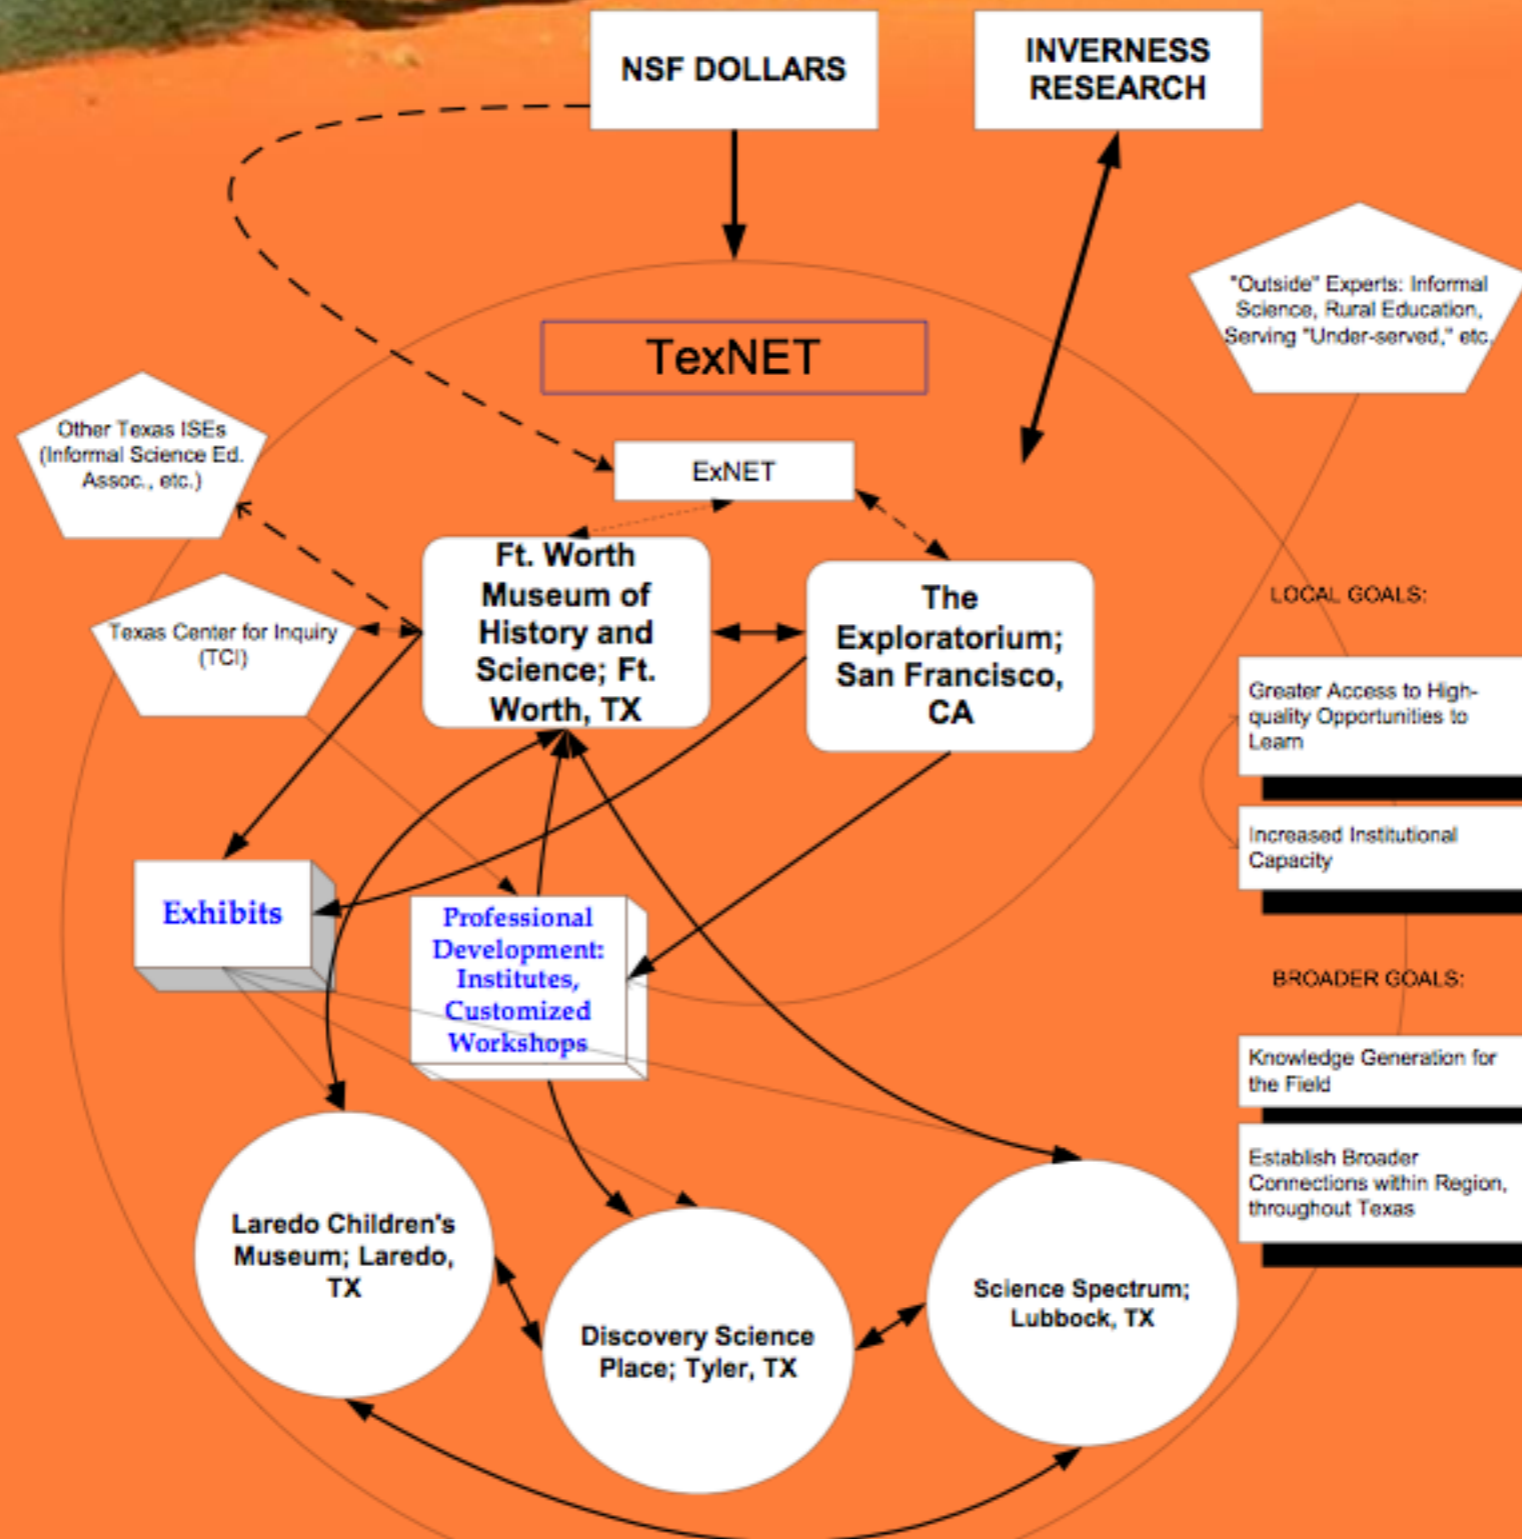

United States

- Amarillo, TX
- Atlanta, GA
- Aurora, IL
- Baltimore, MD
- Baton Rouge, LA
- Bethesda, MD
- Bettendorf, IA
- Birmingham, AL
- Boulder, CO
- Bozeman, MT
- Burbank, CA
- Charlotte, NC
- Cleveland, OH
- Dallas, TX
- Detroit, MI
- Helena, MT
- Kansas City, MO
- Kona, HI
- Lafayette, LA
- Lakeville, CT
- Las Vegas, NV
- Little Rock, AR
- Louisville, KY
- Lubbock, TX
- Missoula, MT
- New York, NY
- Norfolk, VA
- North Conway, NH
- Oakland, CA
- Oklahoma City, OK
- Orlando, FL
- Philadelphia, PA
- Phoenix, AZ
- Roanoke, VA
- Rocky Mount, NC
- San Francisco, CA
- San Jose, CA
- Santa Ana, CA
- Seattle, WA
- Simi Valley, CA
- Sioux Falls, SD
- Springfield, MO
- St. Paul, MN
- Walnut Creek, CA
- Wichita, KS
- Wichita Falls, TX
- Willamette, OR

The San Francisco Exploratorium has partnerships and exhibits worldwide.

Dennis Bartels
Executive Director
March 2008

Who is TexNET?

TexNET Exhibits

WEATHER

The Exploratorium

presents a collection of exhibits